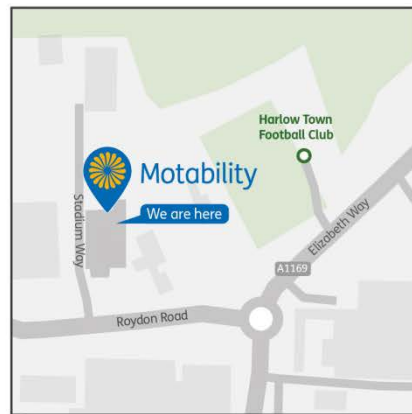

Address: Motability, Warwick House, Roydon Road, Harlow, Essex, CM19 5PX

Telephone: 01279 635999

Website: www.motability.org.uk

Directions to Motability by car

- From the M25, exit at Junction 27 and pick up the M11 northbound.
- At Junction 7 of the M11, pick up the A414 towards Harlow.
- Go straight over the next four roundabouts, staying on the A414.
- At the fifth roundabout (Gates Ford on left), take the first exit into Edinburgh Way.
- Go straight over the next three roundabouts. You will pass Tesco on your left and a retail park on your right.
- At the fourth roundabout, take the second exit onto Elizabeth Way.
- At the next roundabout, take the second exit onto Roydon Road.
- Turn right after about 50 yards. Warwick House is on the right.

Directions to Motability by train

- If you are travelling from London, you will need to take the train from either London Liverpool Street or Tottenham Hale.
- The nearest station to Motability is Harlow Town. We are a short taxi journey (5 to 10 minutes) from the station.