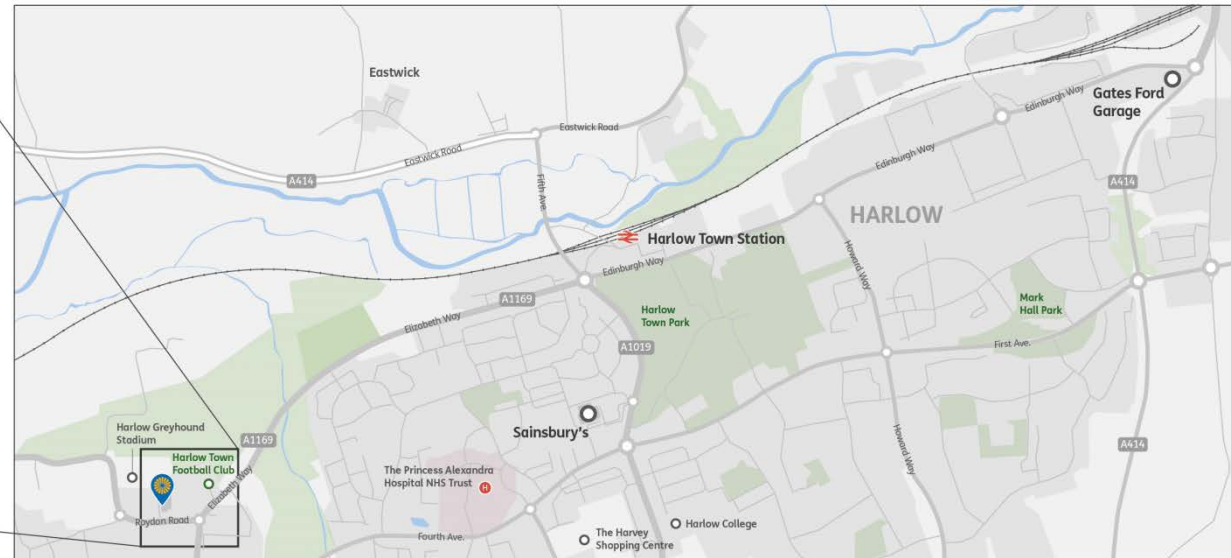

Address: Motability, Warwick House, Roydon Road, Harlow, Essex, CM19 5PX

Telephone: 01279 635999

Website: www.motability.org.uk

Directions to Motability by car

- From the M25, exit at Junction 27 and pick up the M11 northbound.
- At Junction 7 of the M11, pick up the A414 towards Harlow.
- Go straight over the next four roundabouts, staying on the A414.
- At the fifth roundabout (Gates Ford on left), take the first exit into Edinburgh Way.
- Go straight over the next three roundabouts. You will pass Tesco on your left and a retail park on your right.
- At the fourth roundabout, take the second exit onto Elizabeth Way.
- At the next roundabout, take the second exit onto Roydon Road.
- Turn right after about 50 yards. Warwick House is on the right.

Directions to Motability by train

- If you are travelling from London, you will need to take the train from either London Liverpool Street or Tottenham Hale.
- The nearest station to Motability is Harlow Town. We are a short taxi journey (5 to 10 minutes) from the station.